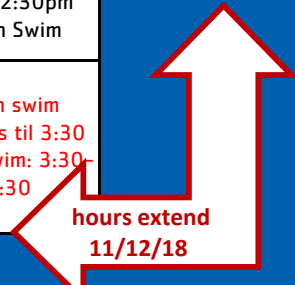

FOR YOUTH DEVELOPMENT
FOR HEALTHY LIVING
FOR SOCIAL RESPONSIBILITY

Early Winter I/T Pool Schedule

	Monday	Tuesday	Wednesday	Thursday	Friday	Saturday	Sunday
7am	5:00-8AM Adult Swim	5:00-9AM Adult Swim	5:00-9AM Adult Swim	5:00-9AM Adult Swim	5:00-8:15AM Adult Swim		
8am	8:00-9:00a Aqua Yoga (Amanda)		9-9:30am parent/child lessons		8:15-9:00 Strength and Balance	7:00-8:00AM Adult Swim	
9am		9:00-9:45a Open Swim	10-10:30am Enrichment	9:00-9:45 Learning Land	9:15-10:00a Little Schoolhouse	8:00-10:05a preschool lessons	9:15-10:00am Open Swim <i>*9:15-10:30a after 11/12/18</i>
10am	9:00-10am open swim	9:45-10:45 Lisbon School	10:30-11am Enrichment	10:00-10:40 Little Schoolhouse	10:00-11:00a Open Swim		10:00-10:30am Adult swim <i>*10:30-11:30am after 11/12/18</i>
11am	10:00-12:00N Adult Swim	10:45-11:30am Yarthritsis (Ann)	11-11:30am Enrichment	10:45-11:30am Yarthritsis (Ann)		10:10-12N Parent and Child Lessons	10:30-11:30a Pool Rental (call for avail.) <i>*12:30-1:30p after 11/12/18</i>
12pm		11:30-12:15pm Yarthritsis (Kathy)	11:30a- 12:30p Adult Swim	11:30-12:15pm Yarthritsis (Kathy)	11am-1pm Adult Swim	12-12:30pm Adult Swim	11:30a-12:30p Open Swim <i>*11:30a-12:30p after 11/12/18</i>
1pm	12N-2 Open swim	12:15-1:00pm Open Swim	12:30-2:00PM Open Swim	12:15-1:00pm Open Swim	1:00-2:00p Pathways pool rental	12:30-1:30pm Rental	<i>after 11/12/18 open swim 1:30-2:30pm</i>
2pm		1-3:30pm GBPT	Midcoast Hospital 2pm-3:30pm	1-3:30pm GBPT	2:00-4:00pm Open Swim	1:30-2:30pm Open Swim	
3pm	Midcoast Hospital 2pm-3:30pm	3:30-4:30pm Open Swim	3:30-4:30pm Open Swim	3:30-4:30pm Open Swim		open swim extends til 3:30 adult swim: 3:30- 4:30	
4pm	3:30-5:15pm open swim	4:30-5:15p Preschool Lessons	4:30-5:15pm School Age Lessons	4:30-5:15p Preschool Lessons	Y-Care Swim 4-4:45pm		
5pm	5:15-6:15pm Adult Swim	5:15-6:15pm Adult Swim	5:15-6:15pm Adult Swim	5:15-6:15pm Adult Swim	5:15-6:15pm Adult Swim		
6pm	6:15-7:15 Open Swim	6:15-7:15 Open Swim	6:15-7:15 Open Swim	6:15-7:00 Open Swim	6:15-7:15 Open Swim		
8pm	7:15-8:30p adult swim	7:15-8:30p adult swim	7:15-8:30p adult swim	7-7:45PM H2O Aerobics (Kim) 8:00-8:30 adult swim	7:15-8:30p adult swim		